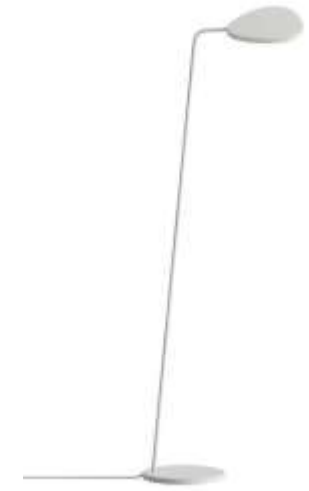

STACKED SYSTEM W/ ACOUSTIC PANELS
by Julien de Smedt

LEAF FLOOR LAMP
by Broberg & Ridderstråle