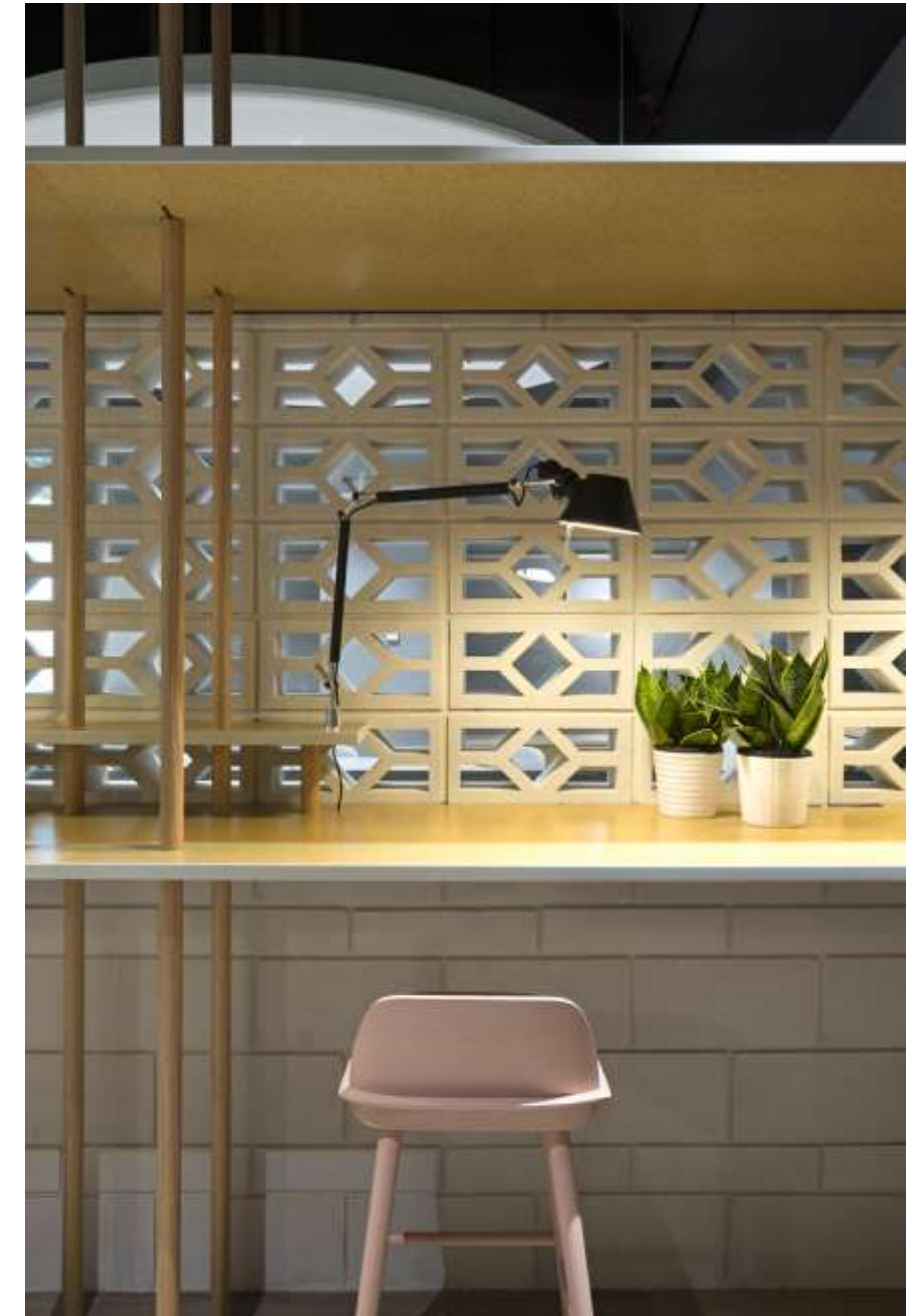

WORKSPACE

Project: Uniting Care / Interior: Hassel
Photos: Christopher Frederick Jones