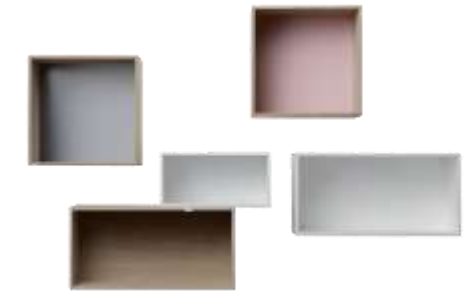

WORKSPACE

GRAIN PENDANT LAMP
by Jens fager

LEAF FLOOR LAMP
by Broberg & Ridderstråle

RESTORE BASKET
by Mika Tolvanen

MINISTACKED
by Julien de Smedt

7070 TABLE
by TAF Architects

FIBER ARMCHAIR
by Iskos-berlin